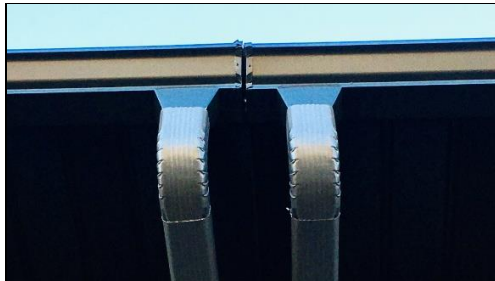

## Funnel, Wide Mouth Fast Flow

Compare regular 2-3/8" outlet to the Wide Mouth Fast Flow opening

Sold by the piece

### Wide Mouth Fast Flow,

- Like a river without a log jam, let the water and debris flow from the gutter
- Easy to install – cut a big hole and let everything flow into the downpipe.
- Install Drain Guards lower on the downpipe and catch all leaves and debris.
- If no underground drain tiles, let the leaves and debris flow out on the ground.
- ( Easier to pick up on the ground than from a ladder on the roof )

Available to fit 5K Gutter, 6K Gutter, 7K Gutter and Fascia Gutters

Matched for all profiles of downpipe;

- 2x3
- 2-58" Sq
- 3x3 Sq
- 3" Round
- 3x4
- 4x5

Always recommended

- Use Funnel, Wide Mouth Fast Flow or Form Fit with Gutter Sentry along with the Drain Guards or Pipe Guards for your Rainwear System !!

*Keeps the underground drain tiles clear and clean from a clogging mess.*