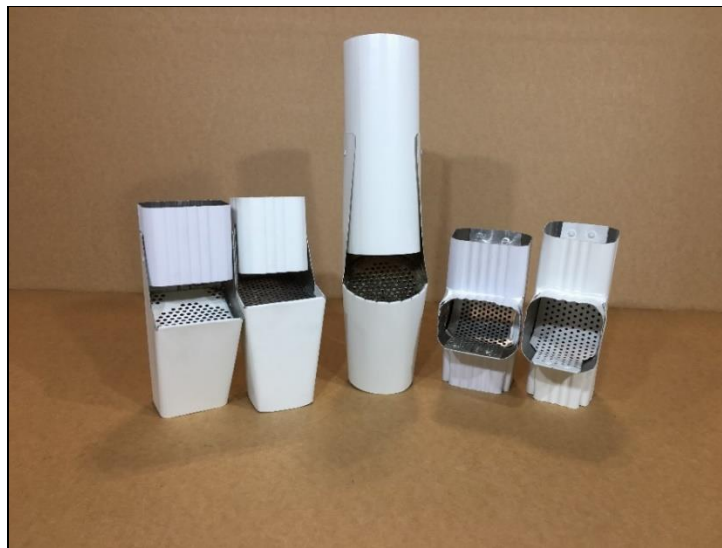

# CUSTOM METAL *Gutter* Products

## Leaf Catcher, Self Cleaners

**25 pieces per carton**

**Simple design, allows quick visual confirming your downpipes are free flowing !!**

**Available for various sizes of downpipe;**

- 2"x3"
- 2-5/8" Sq
- 3"x3" Sq
- 3" Round
- 4" Round
- 3"x4"
- 4"x5"

**Solid durable construction and functional design catches leaves and debris flushed from the Gutters above.**

**Always recommended**

- Use Fast Flow or Form Fit Funnels and Gutter Sentry or Crown Gutter Guard for your Rainwear System !!

**Keeps the underground drain tiles clear and clean from a clogging mess.**