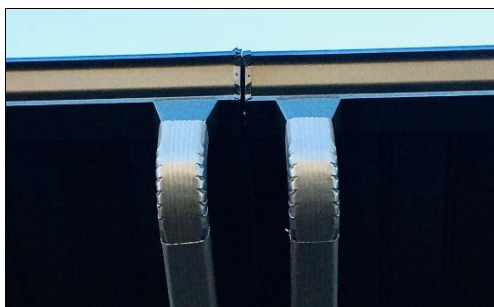

CUSTOM METAL Gutter Products

Funnels, Form Fit

Compare regular 2-3/8" outlet to the Wide Mouth Fast Flow opening

Sold by the piece

Funnel, Form Fit

- Like a river without a log jam, **let the water and debris flow from the gutter**
- High back slips behind gutter allowing screws to connect gutter, funnel and fascia board
- Easy to install – cut a big hole and let everything flow into the downpipe.
- Install **Drain Guards** lower on the downpipe and catch all leaves and debris.
- If no underground drain tiles, let the leaves and debris flow out on the ground.
- (Easier to pick up on the ground than from a ladder on the roof)

Available to fit 5K, 6K, 7K Gutter and Fascia Gutters

Matched for the following profiles of downpipe;

- 2x3
- 2-58" Sq
- 3x3 Sq
- 3x4

Always recommended

- Use **Funnels, Wide Mouth Fast Flow** or **Form Fit** with **Gutter Sentry** along with the **Drain Guards** or **Pipe Guards** for your Rainwear System !!

Keeps the underground drain tiles clear and clean from a clogging mess.